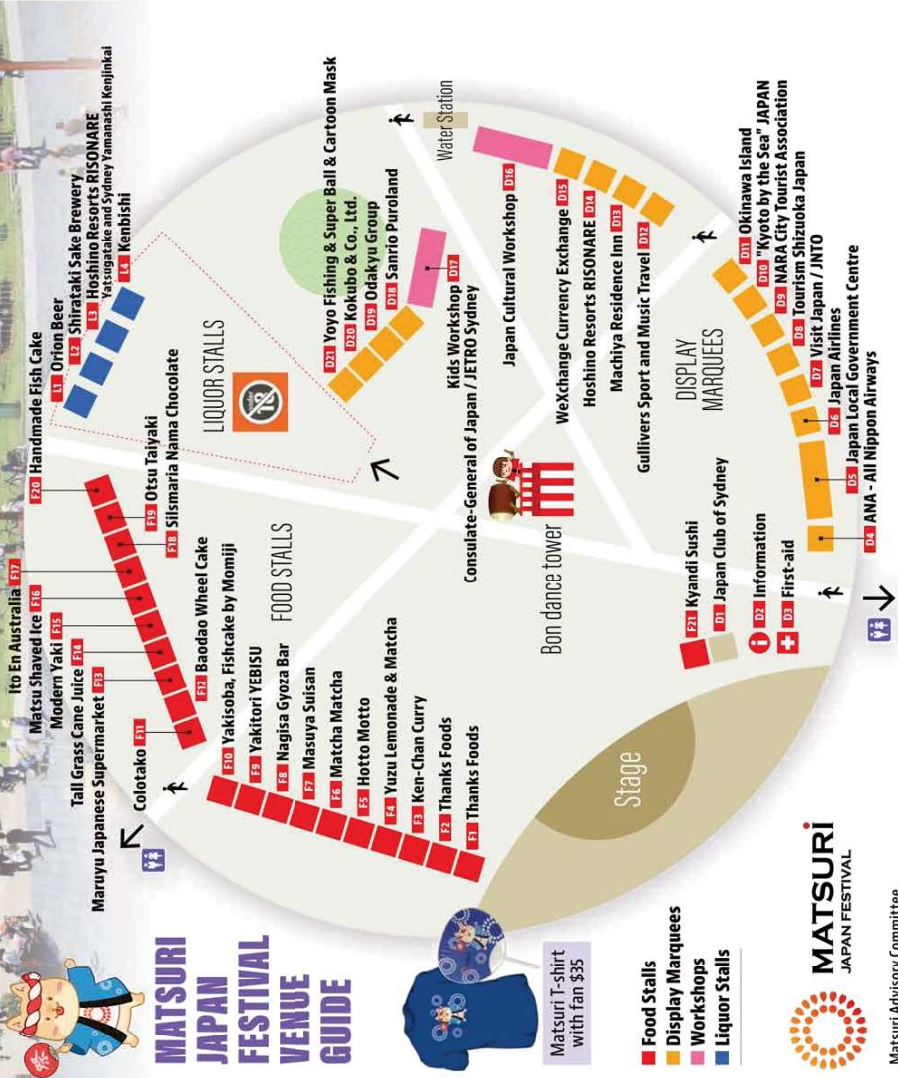

Matsuri Japan Festival 2018

Date: Saturday, 8 December 2018, 11:30am-7:30pm
Venue: Tumbalong Park, Darling Harbour
Organizer: Matsuri in Sydney Inc.

MATSURI JAPAN FESTIVAL VENUE GUIDE

- Food Stalls
- Display Marquees
- Workshops
- Liquor Stalls

Part 2	1 Kyokushin Karate
	2 JCS Hula Aloha
Starts 14:00	3 Sakura Kids Cheerleading
	4 Taiko Oz, Tataka & Bachi + Onikenbai
	5 Shinkyokushinkai Artarmon Dojo
	6 Sydney Cheerleading Team SPRINGS
	Break (15:30 - 15:45)

Bon-odori
 Matsuri has always aimed to share the most vibrant aspects of Japanese culture. In order to bring an authentic Japanese summer festival experience to Sydneysiders, this year, again, we will build a Yagura which will allow us to host night events such as "Bon Odori". It will be the main attraction which everyone is invited to dance around, to the beat of the taiko drums. The Bon Odori dance is very easy to learn, so all your friends and family can join in on the fun!

"WASSHOI!" NEW Omikoshi Experience at Kids Workshop!
 Enjoy walking around with "Happi x Mini Omikoshi"
 (\$5) 11:30-17:00

Japanese Cultural Workshop

Flower Arrangement	11:30-17:00
Tea Ceremony	11:30-17:00
Calligraphy	13:00-15:00
Origami	11:30-17:00