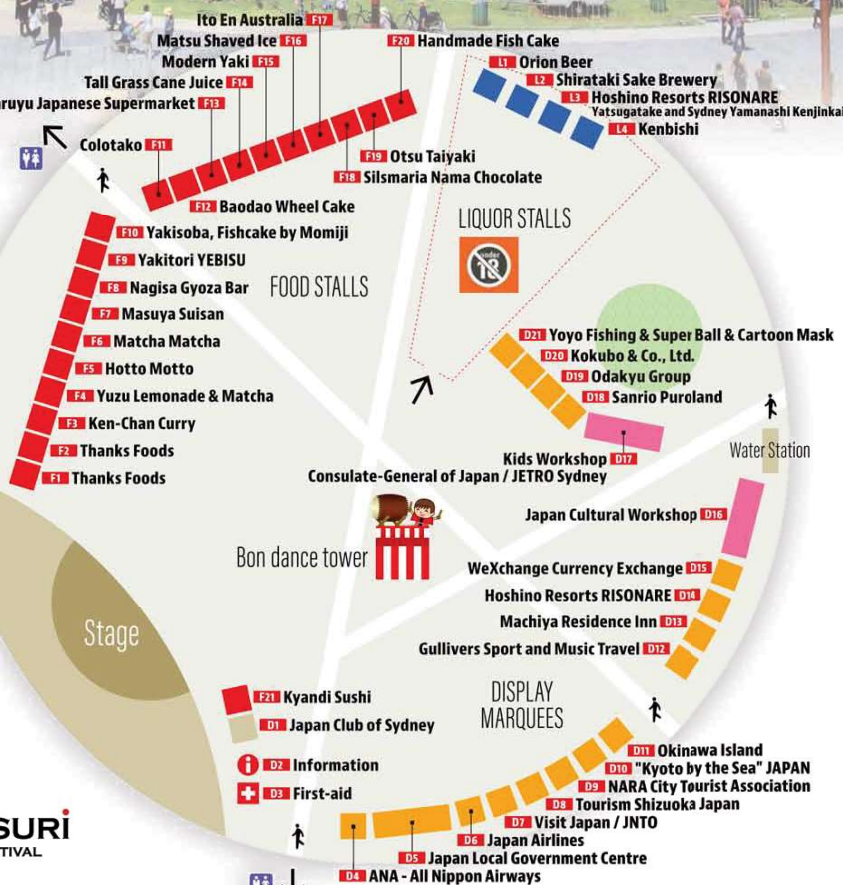

Matsuri Japan Festival 2018

Date: Saturday, 8 December 2018, 11:30am - 7:30pm

Venue: Tumbalong Park, Darling Harbour

Organizer: Matsuri in Sydney Inc.

MATSURI JAPAN FESTIVAL VENUE GUIDE

Matsuri T-shirt with fan \$35

- Food Stalls
- Display Marquees
- Workshops
- Liquor Stalls

Matsuri Advisory Committee

JCCI シドニー 日本商工会議所
Japan Chamber of Commerce and Industry, Sydney Inc.

JSS シドニー 日本人会
Japanese Society of Sydney Inc.

ANA

JAL

Stage Program 11:30 - 19:30

Part 1 Starts 11:30

- Goshu Kariyushi-Kai + Hiroki Iijima
- Seishikan Muso Jikiden Eishin Ryu
- Judo NSW
- Calligraphy by Ren Yano
- Hakusen Dance School (Traditional dance)
- Wadaiko Rindo Sydney
- Opening Ceremony - VIP Speech, Sake Barrel

11:30-17:00